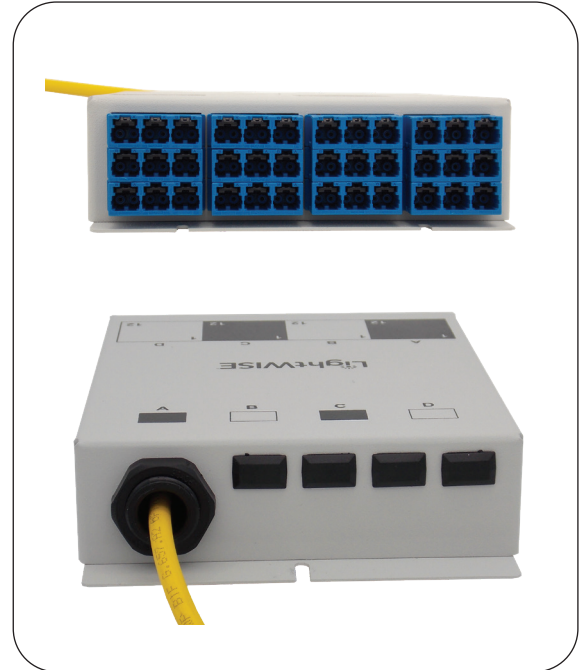

As large-scale fiber optic growth continues and the need to optimize rack space has become increasingly important, Cablcon introduced the LightWISE® CS VIC. Short for Versatile Interconnect, the VIC has been specially designed to function as a patch panel in any number of settings, including wall-mount, cable tray-mount and rack-mount installations.

Working optimally with Cablcon's 1.6mm CS jumpers, the LightWISE® CS VIC provides outstanding density without compromising accessibility. This CS connector's flexible push-pull tabs makes front-side access to any of the 36 fiber pairs easy, while the rear side has the option of pre-loaded trunk cables or MTP adapters.

APPLICATIONS

- Rack-mount, Wall-mount, Zero U Vertical-Mount
- Data Centers, Central Offices, Mobile Edge Computing
- High-density cross-connects
- Passive Optical Networks (PONs), Fiber to the Office (FTTO)

FEATURES

- 36 CS front side ports, totaling 72f
- Pre-wired with your choice of rear MPO adapters or low-profile backbone cable
- Small footprint for easy installation in a multitude of settings
- QR Code provides access to port identification templates that can be stored on your network
- RoHS, REACH-compliant. CPR-rated cables now available upon request.