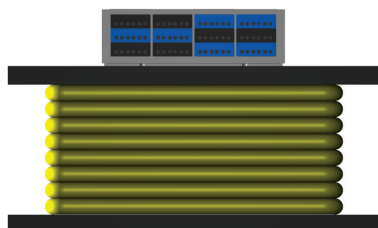

SPECIFICATIONS

CONNECTOR	IL MAX (DB)	RL MAX (DB)
SM CS	0.25	-55
MM CS	0.25	-30
SM MTP (M)	0.35	-60
MM MTP (M)	0.35	-30

CABLE STYLE	OD	TENSILE	BEND RADIUS
72f Collapsible Ribbon OFNP SM	6.2 mm	150 lbf	1.95"
72f 2mm Micro Breakout OFNP SM	8.4 mm	150 lbf	3.31"
72f 2mm Micro Breakout OFNP OM4	8.4 mm	150 lbf	3.31"

FIBER PORT ASSIGNMENTS

COLUMN 1	COLUMN 2					
Ribbon 1 / MTP A (Black)	CS 1: A-Blue, B-Orange	CS 2: A-Green, B-Brown	CS 3: A-Slate, B-White	CS 4: A-Red, B-Black	CS 5: A-Yellow, B-Violet	CS 6: A-Rose, B-Aqua
Ribbon 2 / MTP B (Blue)	CS 1: A-Blue, B-Orange	CS 2: A-Green, B-Brown	CS 3: A-Slate, B-White	CS 4: A-Red, B-Black	CS 5: A-Yellow, B-Violet	CS 6: A-Rose, B-Aqua
Ribbon 3 / MTP C (Black)	CS 1: A-Blue, B-Orange	CS 2: A-Green, B-Brown	CS 3: A-Slate, B-White	CS 4: A-Red, B-Black	CS 5: A-Yellow, B-Violet	CS 6: A-Rose, B-Aqua

COLUMN 3	COLUMN 4					
Ribbon 4 / MTP D (Blue)	CS 1: A-Blue, B-Orange	CS 2: A-Green, B-Brown	CS 3: A-Slate, B-White	CS 4: A-Red, B-Black	CS 5: A-Yellow, B-Violet	CS 6: A-Rose, B-Aqua
Ribbon 5 / MTP E (Black)	CS 1: A-Blue, B-Orange	CS 2: A-Green, B-Brown	CS 3: A-Slate, B-White	CS 4: A-Red, B-Black	CS 5: A-Yellow, B-Violet	CS 6: A-Rose, B-Aqua
Ribbon 6 / MTP F (Blue)	CS 1: A-Blue, B-Orange	CS 2: A-Green, B-Brown	CS 3: A-Slate, B-White	CS 4: A-Red, B-Black	CS 5: A-Yellow, B-Violet	CS 6: A-Rose, B-Aqua

Cut Sheet Example
PN: VIC-00465S072-PCF150

VIC-00 ☐ 65 ☐ 072- ☐ ☐ ☐ ☐ ☐ ☐ ☐ ☐

REAR CONFIGURATION

- 1 - Base-8 MTP/MPO
- 2 - Base-12 MTP/MPO
- 3 - Base 16 MTP/MPO
- 4 - Fiber Pigtail

FIBER TYPE

- S - Singlemode (G.657.A2)
- M - Multimode (OM4)

Optional:
CABLE RATING

- P - OFNP
- D - OFNR/LSZH

Optional:
CABLE TYPE

- C - Collapsible Ribbon
- M - Micro Breakout Cable

Optional:
UNIT OF MEASURE

- F - Feet
- M - Meters

Optional:
LENGTH (3 digits)