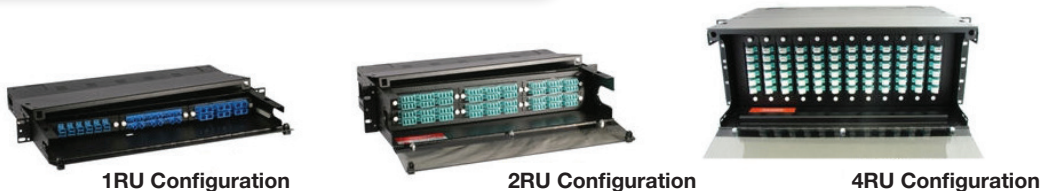

**Telecom Rack Mount Distribution Panel
Ordering Information
(fiber splicing applications)**

Fiber Capacity	Dimensions
1RU, 3 adapter slots, 18-36 capacity	17"W x 14"D x 1.75"H
2RU, 6 adapter slots, 36-72 capacity	17"W x 14"D x 3.5"H
4RU, 12 adapter slots, 72-144	17"W x 14"D x 7"H