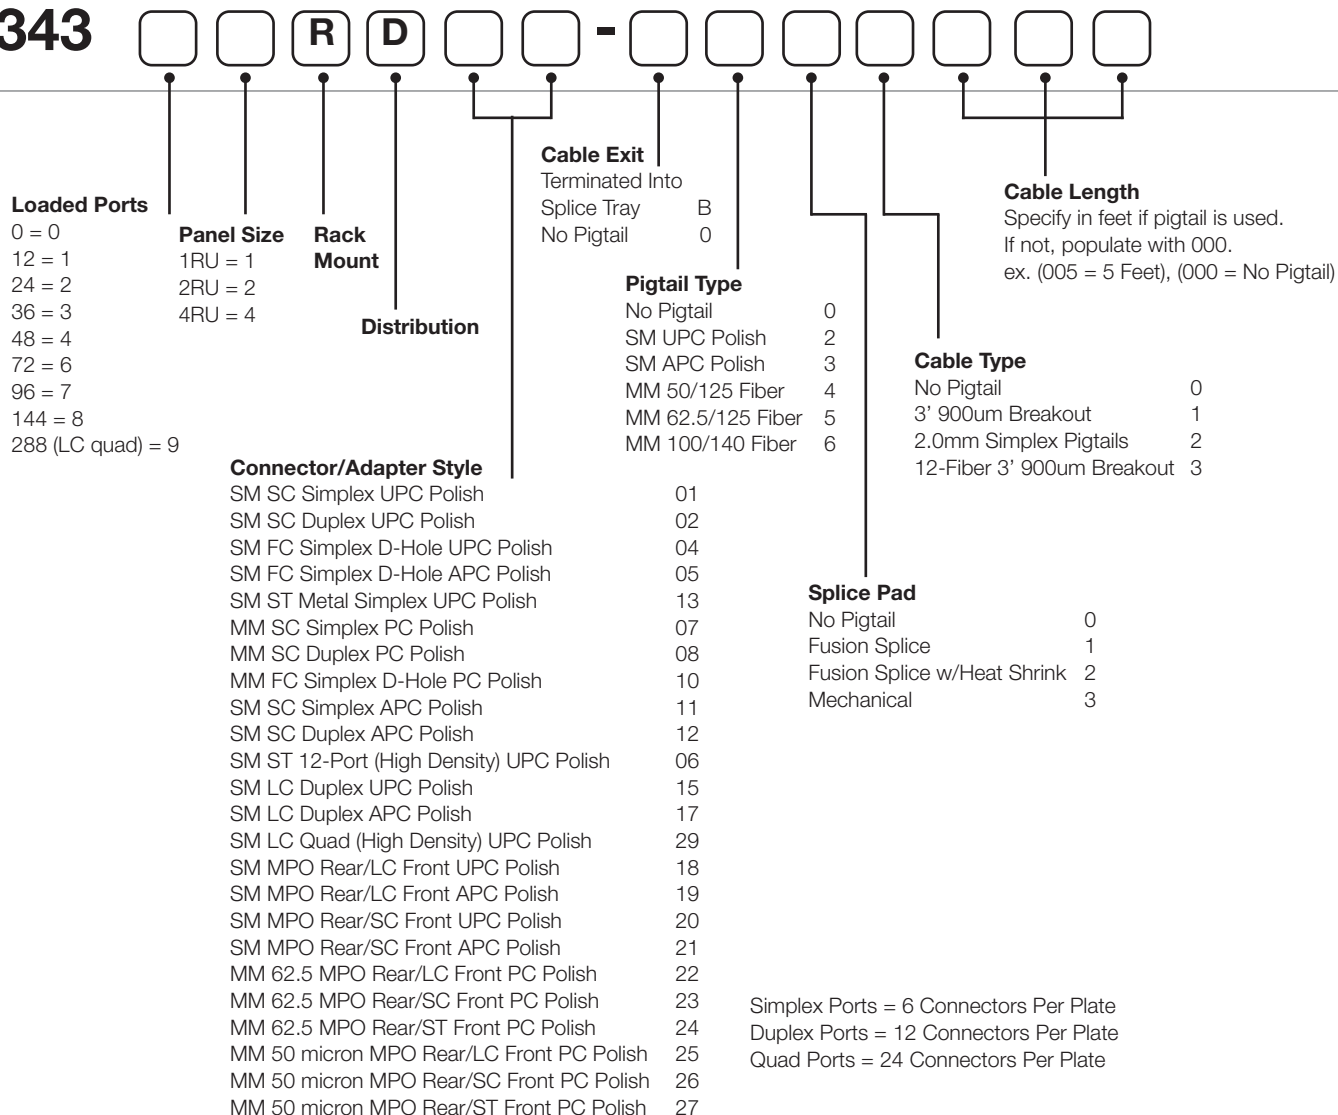

**Telecom Rack Mount Distribution Panel
Ordering Information
(fiber splicing applications)**

Fiber Capacity	Dimensions
1RU, 3 adapter slots, 18-36 capacity	17"W x 14"D x 1.75"H
2RU, 6 adapter slots, 36-72 capacity	17"W x 14"D x 3.5"H
4RU, 12 adapter slots, 72-144	17"W x 14"D x 7"H

343

DALLAS • DETROIT

Corporate Offices: 359 Robbins Drive • Troy, MI 48083
Phone: 888.8.CABLCON • Fax: 248.588.1462 • www.cablcon.com